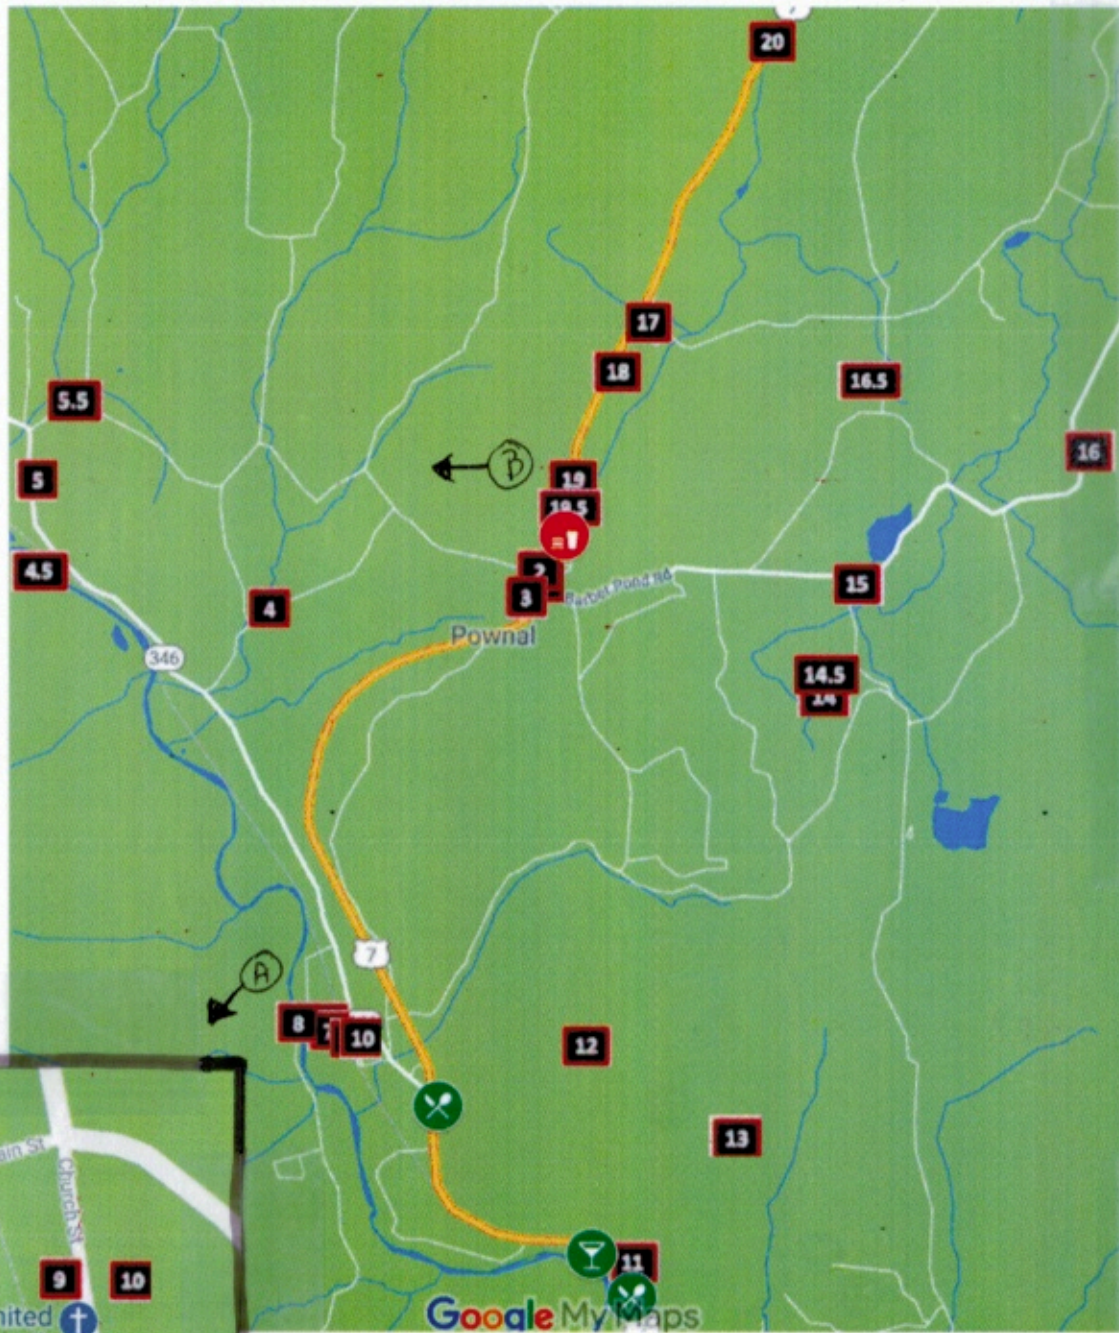

(B)

(A)

- 1 Pownal Center Firehouse
- 2 429 Center Street
- 3 Pownal Town Park
- 4 549 Cedar Hill Road: Harwood Homeste
- 4.5 187 Dean Rd
- 5 346 BallPark
- 5.5 225 North Pownal Road
- 6 82 Main Street: Faith Christian Fellowsh
- 7 97 Main Street: Solomon Wright Public L
- 8 9 Palmer Drive
- 9 237 Church St
- 10 246 Church Street
- 11 40 Annas Way
- 12 6 Grapevine Lane
- 13 1179 North Mason Hill Road
- 14 192 Pine Hollow Road
- 14.5 76 Beechwood Ln
- 15 31 Old Military Road
- 16 802 S Stream Rd
- 16.5 39 Short Branch
- 17 156 Jackson Cross Road
- 18 The Roost Building: 2205 Route 7
- 19 2714 Route 7
- 19.5 Takoda's 2848 US-7
- 20 614 US Route 7
- 1 Village Market & Video
- Winchester's Store and Deli
- Dwyer's State Line Beer & Wine/Vermont
- Stewart's Shops

Turn Over for Detailed Directory